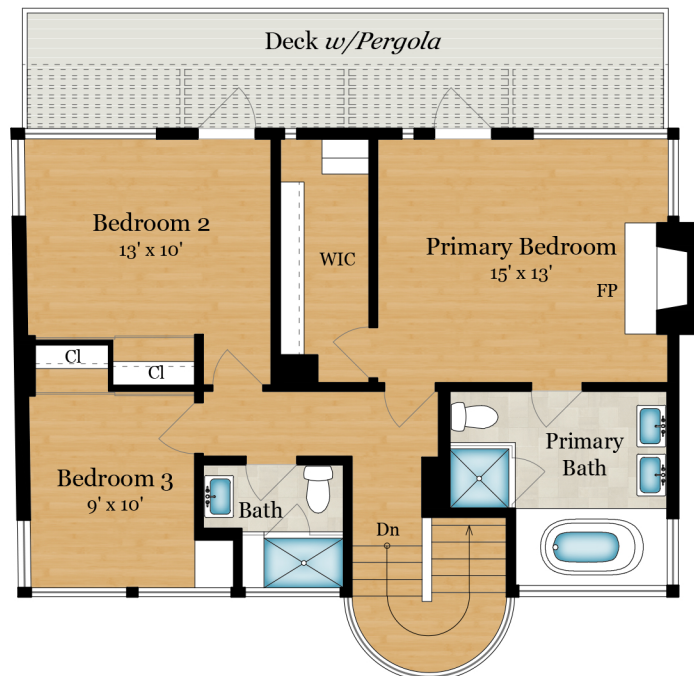

Total Finished  
Square Footage: 3,029 SQ FT

Above-Grade: 2,760 SQ FT Below-Grade: 269 SQ FT

- Main Residence: 1,724 SQ FT
  - Main Level: 851 SQ FT
  - Upper Level: 873 SQ FT
- Guest House: 1,036 SQ FT
- Laundry Room: 269 SQ FT

# 25212 MALIBU ROAD

MALIBU, CA 90265

MAIN RESIDENCE  
MAIN LEVEL  
851 SQ FT

MAIN RESIDENCE  
UPPER LEVEL  
873 SQ FT